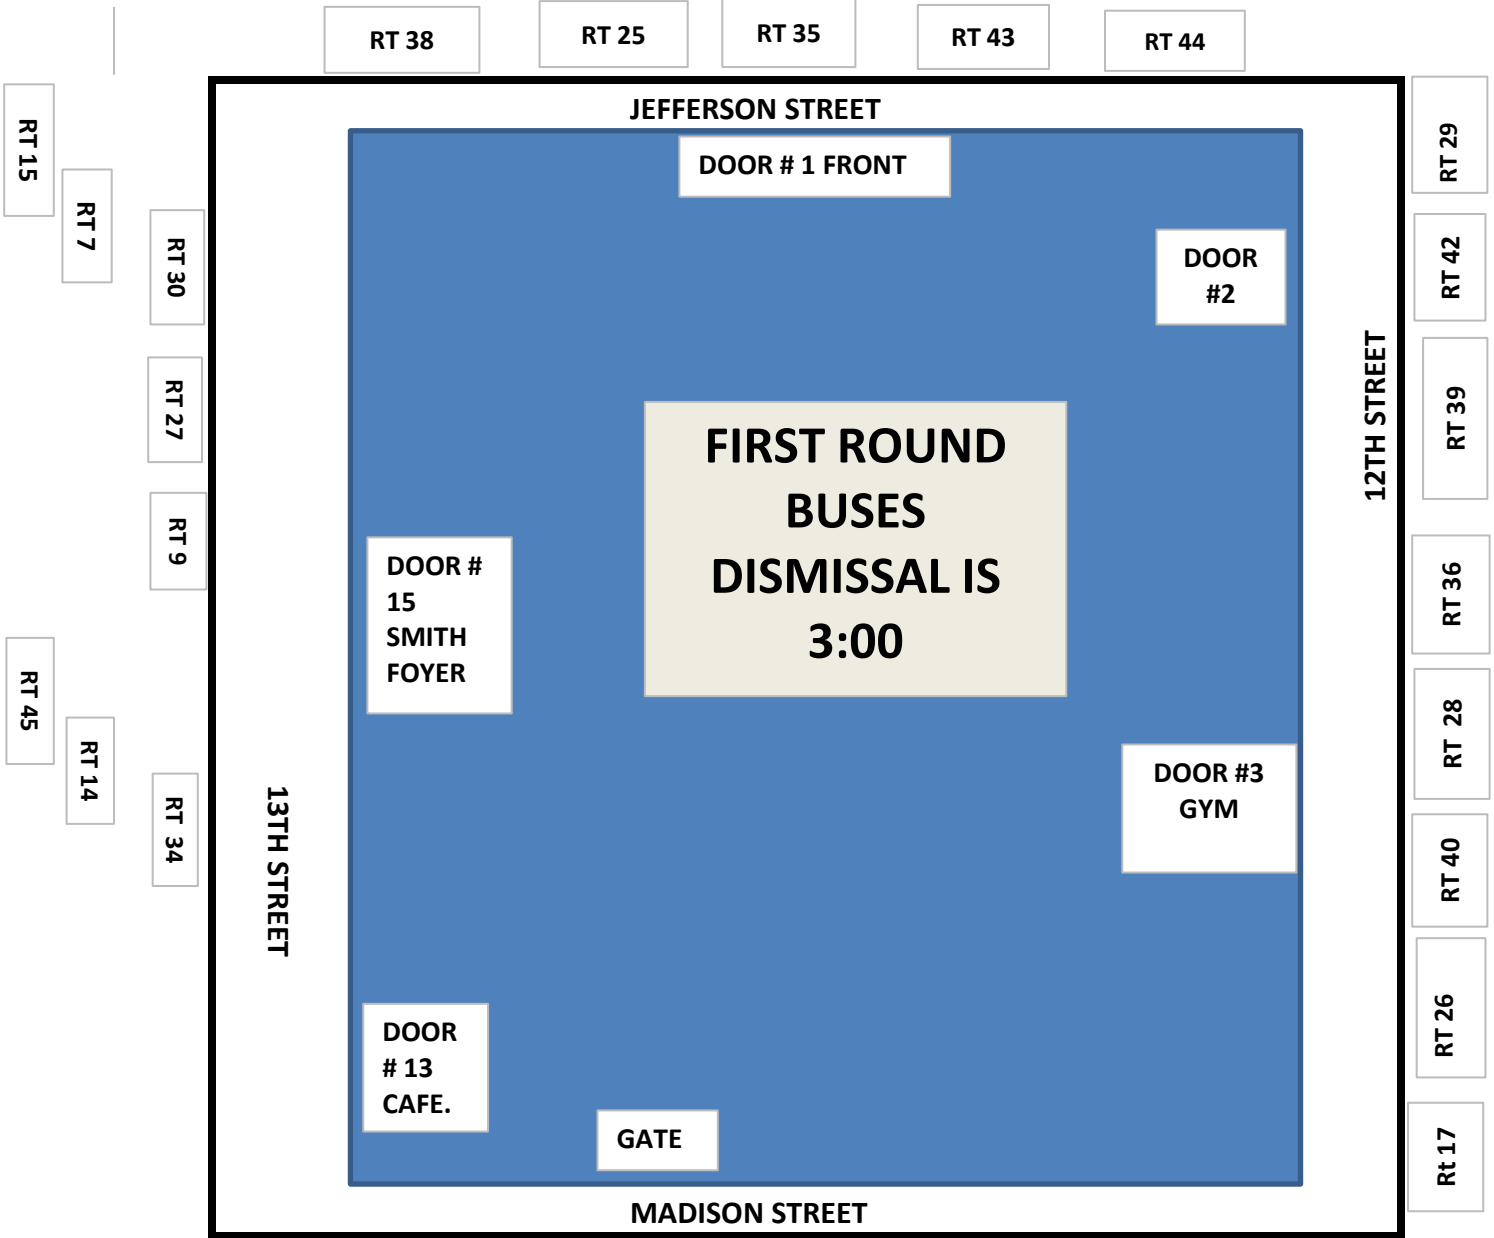

ROUTE #'S WILL BE IN THE BUS WINDOW NEAR THE DOOR

PM PARENT DROP OFF/PICK-UP ON MADISON

ROUTE #'S WILL BE IN THE BUS WINDOW NEAR THE DOOR

- RT19
- RT 8
- RT 49
- RT 47
- RT 41
- RT 13
- RT 24

PM PARENT DROP OFF/PICK-UP ON MADISON