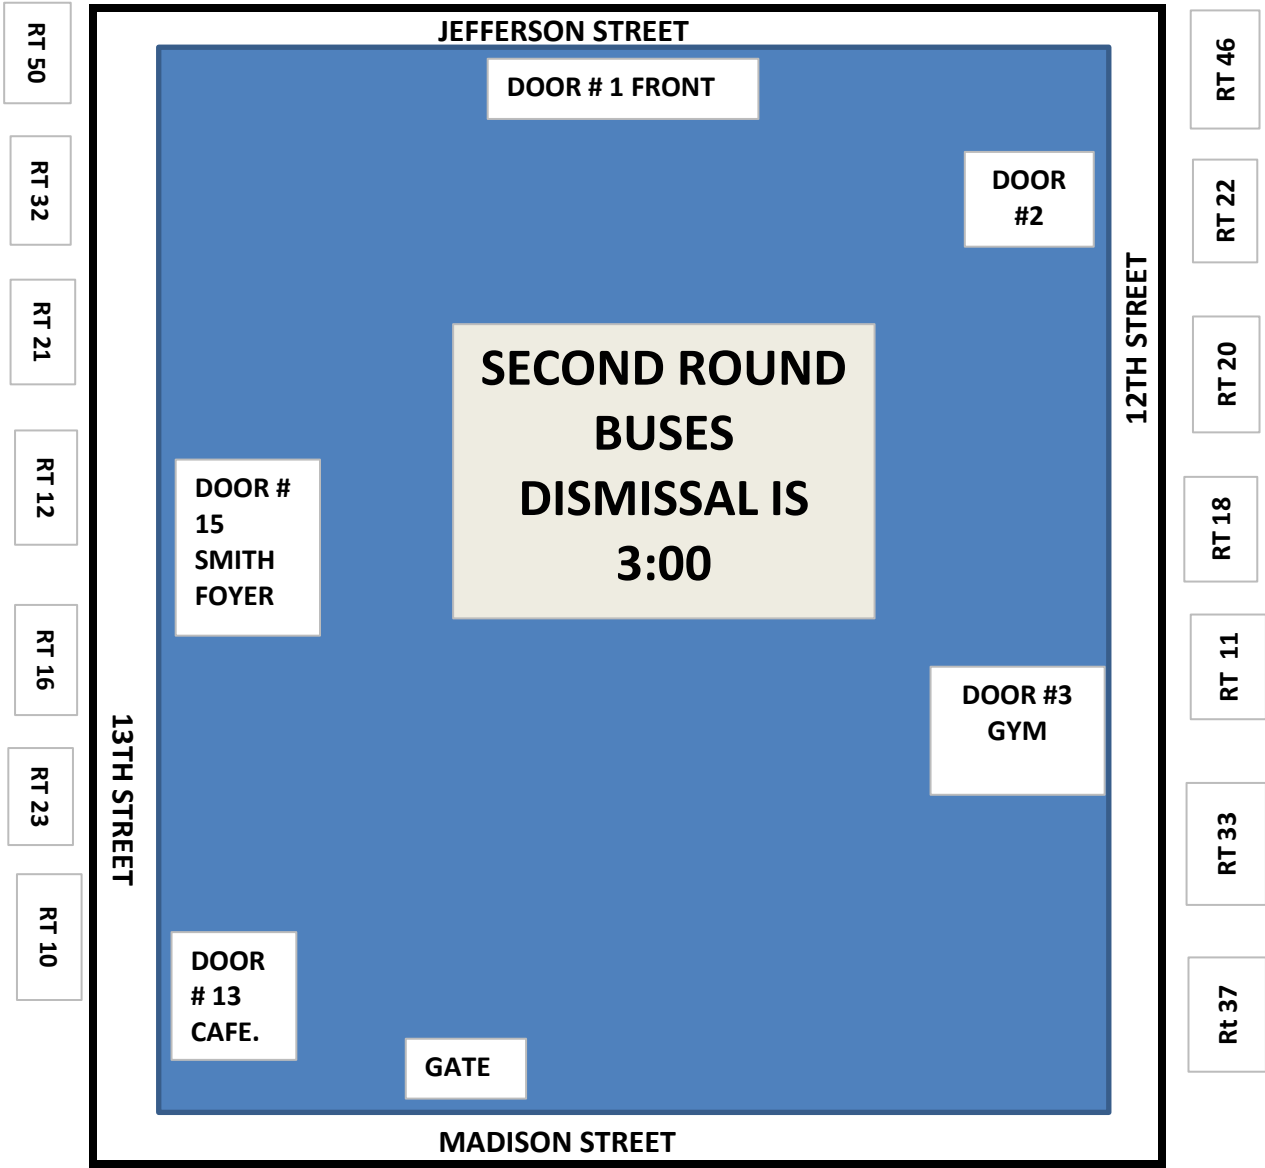

ROUTE #'S WILL BE IN THE BUS WINDOW NEAR THE DOOR

PM PARENT DROP OFF/PICK-UP ON MADISON

ROUTE #'S WILL BE IN THE BUS WINDOW NEAR THE DOOR

- RT19
- RT 8
- RT 49
- RT 47
- RT 41
- RT 13
- RT 24

PM PARENT DROP OFF/PICK-UP ON MADISON